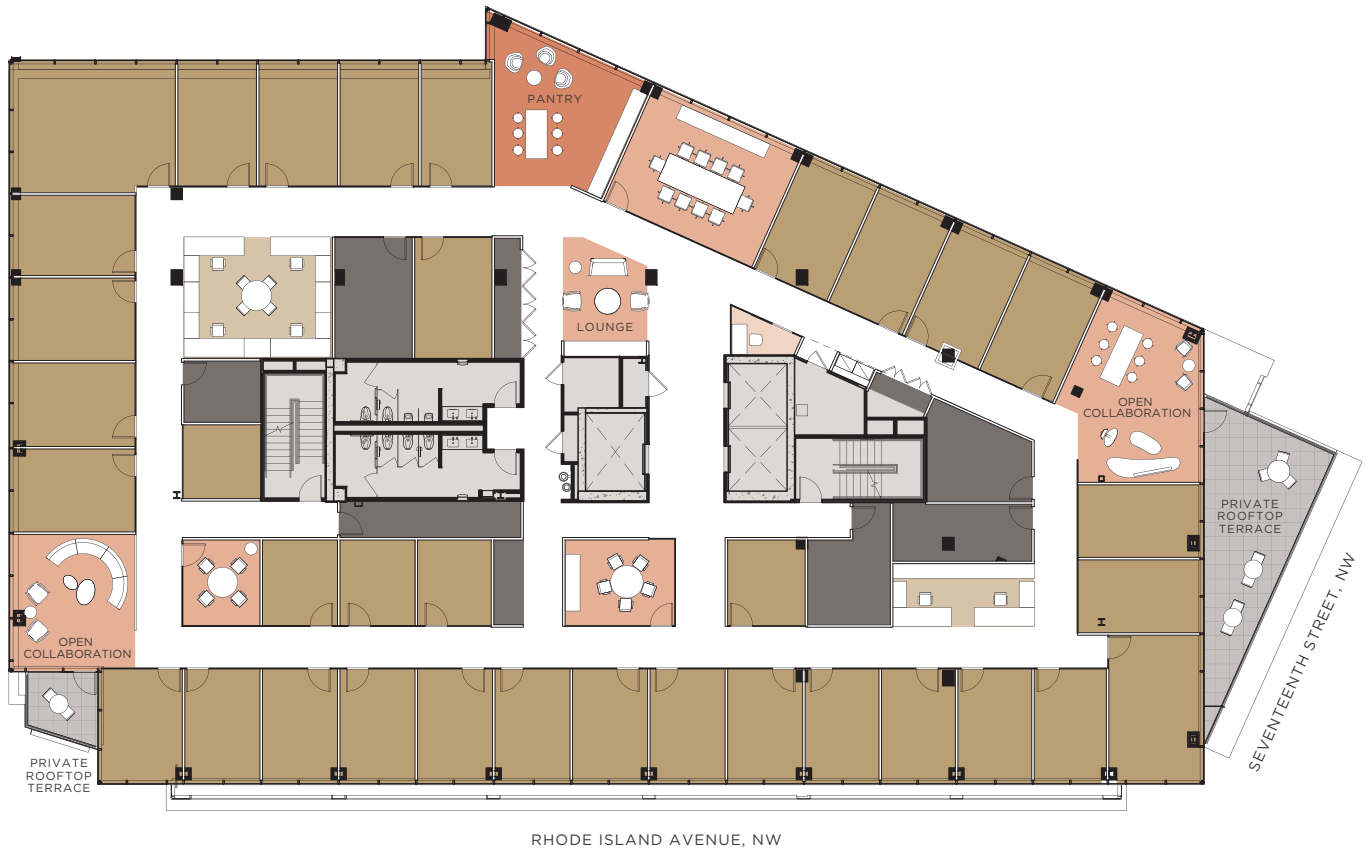

# Seventh Floor Office-Intensive Test Fit

Floor Size:  
14,565 rentable square feet

- OFFICES
- OPEN WORK SPACE
- TELEPHONE
- MEETING SPACE
- PANTRY
- SUPPORT/IT
- PRIVATE ROOFTOP TERRACE

[www.1701RhodeIsland.com](http://www.1701RhodeIsland.com)